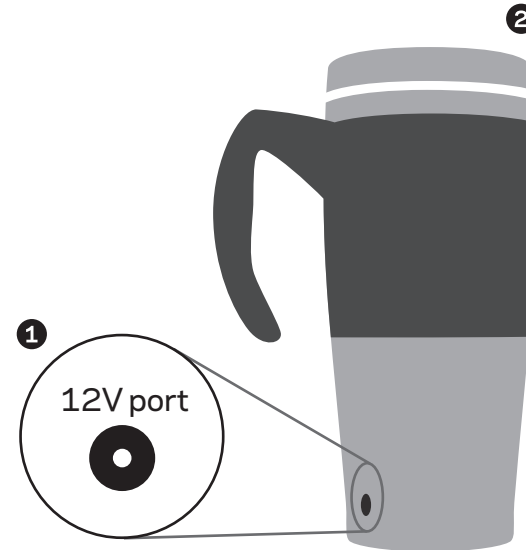

### CHARGE IT

Heat your drinks on-the-go with GOAL ZERO power packs or 12V car adapter port.

## Technical Specs

<b>Usage</b>	
Heats beverages to maximum temperature within 20-30 minutes, using power from your car or any GOAL ZERO 12V power pack.	
<b>Inputs</b>	
Power port	12V, 2.5A max (25W)
<b>Outputs</b>	
Heating element	25W (12V, 2.5A max)
<b>Internal</b>	
Heating element	25W
Temperature switch	200°F (93°C)
<b>General</b>	
Weight	.5 lbs (0.20 kg)
Volume	15.2 fl oz (450ml)
Dimensions	5x3.5x6 in (12.7x 9x15 cm)
Warranty	12 months
Certifications	CE
Operating temp.	150°F (65°C)