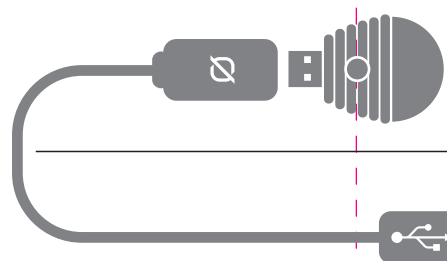

Get to Know Your Gear