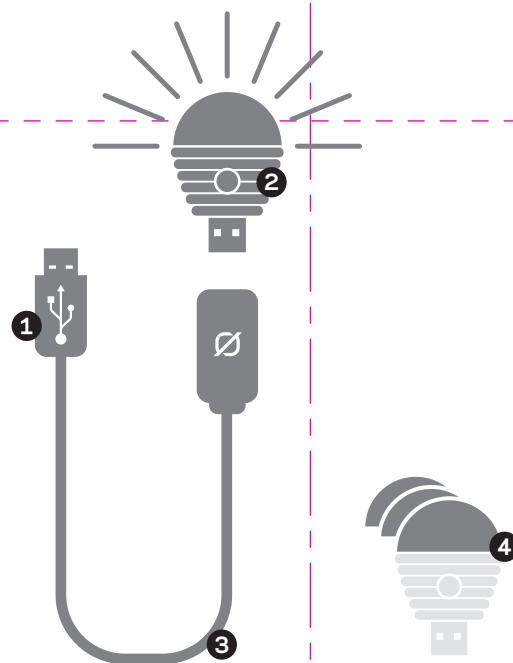

### HANDY BENDABLE CORD

Adjust light to any angle with 11" flexible cord.

### USB POWERED

Powers from any USB port. Works best with GOAL ZERO Switch 8 and Guide 10 Plus Rechargers.

Red, blue, and green removable caps.

## How to Use Your Gear

- 1 Plug into any USB port
- 2 Turn on by pressing the green button
- 3 Bend into desired position for light at any angle
- 4 Screw on interchangeable caps for different lighting options.