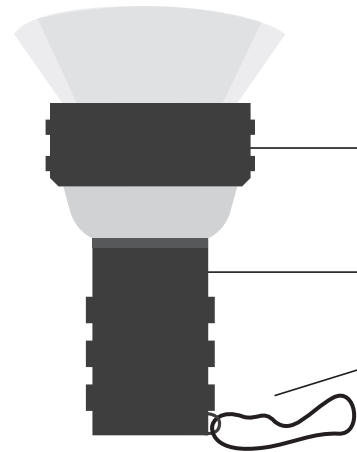

Get to Know Your Gear

USE IT

The CHUBBY has lantern and flashlight modes for two different ranges of light.

POWER IT

Power with 3 AA batteries.

HANG IT

The CHUBBY can easily be hung from the cord located on its base.

Getting Started

1. Be sure to **ACTIVATE YOUR WARRANTY** at www.GOALZERO.com/warranty
2. Unscrew the CHUBBY at the neck of the handle.
3. Insert 3 AA batteries. Make sure the batteries are oriented in the correct way.
(We recommend the GOAL ZERO NiMH rechargeable batteries.)
4. Re-attach base to neck.
5. Follow the guidelines on the black rim to twist the light on.

How to Use Your Gear

- 1 **On/Off**
To turn the CHUBBY on/off simply twist it in the direction the arrow indicates.
- 2 **Batteries**
The CHUBBY requires 3 AA batteries.
- 3 **Light**
3 AA batteries will run for approximately 3 hours.
- 4 **Dual Modes**
To switch between flashlight mode and lantern mode pull the black rim up or down.

Technical Specs

Usage	
Run time	3 hours
Output	
Light	Power: 1W, 60 Lumen LED Light Visible Distance: 100 meters
Internal	
Battery	3 AA (not included)
General	
Weight	11.2 oz (0.2 kgs)
Dimensions	6x3x3 in (16x8x8 cm)
Warranty	12 months
Optimal Operating Temp.	32-104°F (0-40°C)
Optimal Storage Temp.	32-86°F (0-30°C)