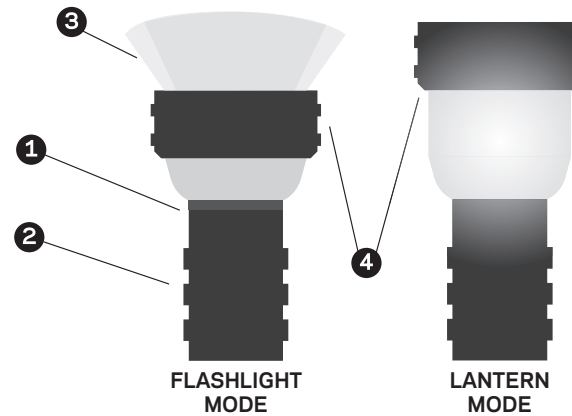

Get to Know Your Gear

USE IT

The CHUBBY has lantern and flashlight modes for two different ranges of light.

POWER IT

Power with 3 AA batteries.

HANG IT

The CHUBBY can easily be hung from the cord located on its base.

Getting Started

1. Be sure to **ACTIVATE YOUR WARRANTY** at www.GOALZERO.com/warranty
2. Unscrew the CHUBBY at the neck of the handle.
3. Insert 3 AA batteries. Make sure the batteries are oriented in the correct way.
(We recommend the GOAL ZERO NiMH rechargeable batteries.)
4. Re-attach base to neck.
5. Follow the guidelines on the black rim to twist the light on.

How to Use Your Gear

- 1 **On/Off**
To turn the CHUBBY on/off simply twist it in the direction the arrow indicates.
- 2 **Batteries**
The CHUBBY requires 3 AA batteries.
- 3 **Light**
3 AA batteries will run for approximately 3 hours.
- 4 **Dual Modes**
To switch between flashlight mode and lantern mode pull the black rim up or down.

Technical Specs

Usage	
Run time	3 hours
Output	
Light	Power: 1W, 60 Lumen LED Light Visible Distance: 100 meters
Internal	
Battery	3 AA (not included)
General	
Weight	11.2 oz (0.2 kgs)
Dimensions	6x3x3 in (16x8x8 cm)
Warranty	12 months
Optimal Operating Temp.	32-104°F (0-40°C)
Optimal Storage Temp.	32-86°F (0-30°C)