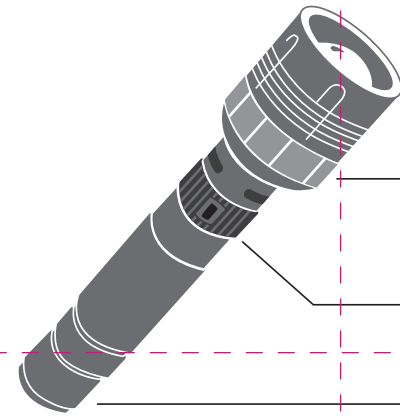

BOLT 160L
USB RECHARGEABLE

Get to Know Your Gear

LIGHT IT
The BOLT can be used in high and low beam modes.

FOCUS IT
Twist the silver ring on the head of the BOLT to adjust the focus of the beam.

CHARGE IT
Recharge from any USB.

POWER IT
Click button to switch between high and low.

Getting Started

1. Be sure to **ACTIVATE YOUR WARRANTY** at www.GOALZERO.com/warranty
2. Use with GOAL ZERO GUIDE 10 PLUS Rechargeable power pack and NOMAD 3.5 Solar Panel. Will also charge from wall, outlet and USB charger like a laptop.

How to Use Your Gear

- 1 **On/Off Button**
Switch between 100 and 50% brightness by pressing power button on and off; or by pressing half way while unit is on.
- 2 **Focus Zoom**
Twist the ring at the head of the flashlight to adjust from wide angle to spot.
- 3 **Indicator Light**
The charging indicator light is below the flashlight head. Red light indicates charging. Green light indicates full charge.
- 4 **USB Charging**
To charge, rotate the rubber ring below the indicator light to reveal mini-USB port. Plug into the mini-USB, then plug other end of the cord into a USB power source.

Technical Specs

Usage	
Run time	2 hours on high/ 10.5 hours on low
Recharge time	5 hours
Inputs	
Charging port	Mini-USB jack, 5V, 0.5A max (2.5W)
Outputs	
Light	Power: 3W, white CREE LED Life-span: 10s of thousands of hours Visible distance: 120 meters
Internal	
Battery	Lithium-ion 18650, 3.7V, 2Ah (7.4 Wh)
Battery mgmt.	Integrated and fully automatic
General	
Weight	6 oz (0.17 kg)
Dimensions	1.5x1.5x6.5 in (3.8x3.8x16.5 cm)
Warranty	12 months
Optimal operating temp.	32-104°F (0-40°C)