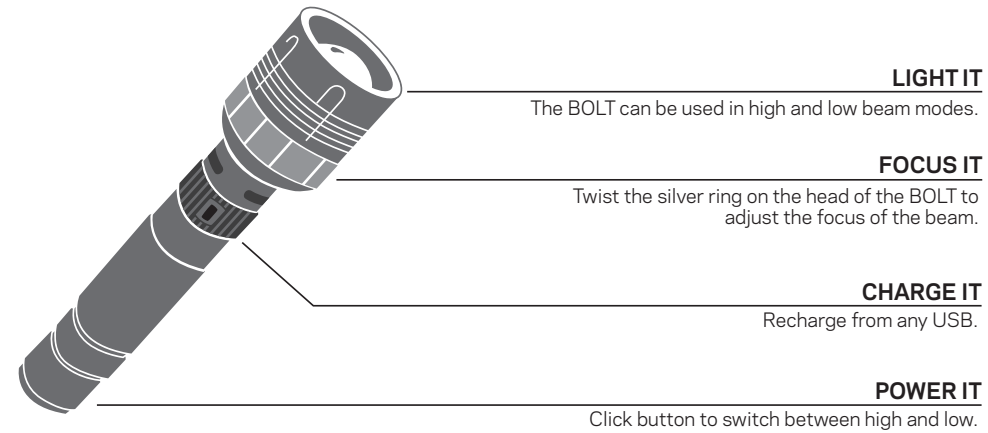

BOLT 160L

USB RECHARGEABLE

Get to Know Your Gear

Getting Started

1. Be sure to **ACTIVATE YOUR WARRANTY** at www.GOALZERO.com/warranty
2. Use with GOAL ZERO GUIDE 10 PLUS Rechargeable power pack and NOMAD 3.5 Solar Panel. Will also charge from wall, outlet and USB charger like a laptop.

How to Use Your Gear

1. **1 On/Off Button**
   Switch between 100 and 50% brightness by pressing power button on and off; or by pressing half way while unit is on.
2. **2 Focus Zoom**
   Twist the ring at the head of the flashlight to adjust from wide angle to spot.
3. **3 Indicator Light**
   The charging indicator light is below the flashlight head. Red light indicates charging. Green light indicates full charge.
4. **4 USB Charging**
   To charge, rotate the rubber ring below the indicator light to reveal mini-USB port. Plug into the mini-USB, then plug other end of the cord into a USB power source.