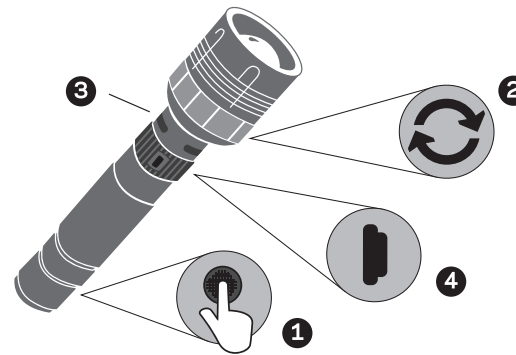

## Getting Started

1. Be sure to **ACTIVATE YOUR WARRANTY** at [www.GOALZERO.com/warranty](http://www.GOALZERO.com/warranty)
2. Use with GOAL ZERO GUIDE 10 PLUS Rechargeable power pack and NOMAD 3.5 Solar Panel. Will also charge from wall, outlet and USB charger like a laptop.

## How to Use Your Gear

- 1 On/Off Button**  
Switch between 100 and 50% brightness by pressing power button on and off; or by pressing half way while unit is on.
- 2 Focus Zoom**  
Twist the ring at the head of the flashlight to adjust from wide angle to spot.
- 3 Indicator Light**  
The charging indicator light is below the flashlight head. Red light indicates charging. Green light indicates full charge.
- 4 USB Charging**  
To charge, rotate the rubber ring below the indicator light to reveal mini-USB port. Plug into the mini-USB, then plug other end of the cord into a USB power source.