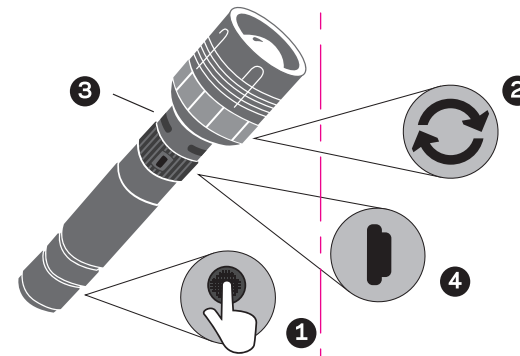

BOLT 160L
USB RECHARGEABLE

Get to Know Your Gear

LIGHT IT
The BOLT can be used in high and low beam modes.

FOCUS IT
Twist the silver ring on the head of the BOLT to adjust the focus of the beam.

CHARGE IT
Recharge from any USB.

POWER IT
Click button to switch between high and low.

Getting Started

1. Be sure to **ACTIVATE YOUR WARRANTY** at www.GOALZERO.com/warranty
2. Use with GOAL ZERO GUIDE 10 PLUS Rechargeable power pack and NOMAD 3.5 Solar Panel. Will also charge from wall, outlet and USB charger like a laptop.

How to Use Your Gear

- 1 **On/Off Button**
Switch between 100 and 50% brightness by pressing power button on and off; or by pressing half way while unit is on.
- 2 **Focus Zoom**
Twist the ring at the head of the flashlight to adjust from wide angle to spot.
- 3 **Indicator Light**
The charging indicator light is below the flashlight head. Red light indicates charging. Green light indicates full charge.
- 4 **USB Charging**
To charge, rotate the rubber ring below the indicator light to reveal mini-USB port. Plug into the mini-USB, then plug other end of the cord into a USB power source.

Technical Specs

Usage	
Run time	2 hours on high/ 10.5 hours on low
Recharge time	5 hours
Inputs	
Charging port	Mini-USB jack, 5V, 0.5A max (2.5W)
Outputs	
Light	Power: 3W, white CREE LED Life-span: 10s of thousands of hours Visible distance: 120 meters
Internal	
Battery	Lithium-ion 18650, 3.7V, 2Ah (7.4 Wh)
Battery mgmt.	Integrated and fully automatic
General	
Weight	6 oz (0.17 kg)
Dimensions	1.5x1.5x6.5 in (3.8x3.8x16.5 cm)
Warranty	12 months
Optimal operating temp.	32-104°F (0-40°C)